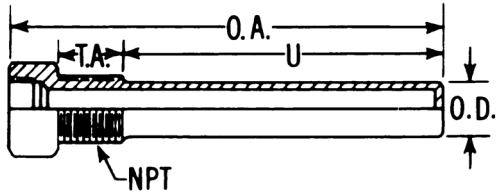

“K” SERIES THERMOWELLS

(Fits 3/8" O.D. Bulb with 1/2" NPSM Swivel Nut)

PART NUMBERS – 3/4 NPT				
A	U	BRASS	304 SS	316 SS
4	2½	S3B4K	S3G4K	S3J4K
6	4½	S3B6K	S3G6K	S3J6K

“5F” SERIES THERMOWELL

(Fits 3/8" O.D. Bulb with 1-20 NEF-2B Swivel Nut)

WITHOUT LAGGING EXTENSION

O. A.		PART NUMBERS – 3/4 NPT**		
LENGTH	U DIM.	BRASS	304 SS	316 SS
4¼	2½	D1E5F2	D6E5F2	D4E5F2
6¾	5	D1M5F2	D6M5F2	D4M5F2