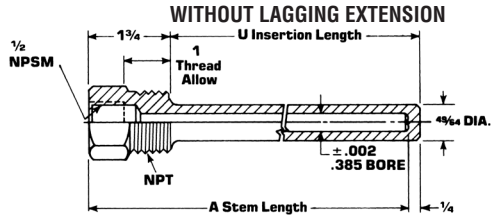

“K” SERIES THERMOWELLS

(Fits 3/8" O.D. Bulb with 1/2" NPSM Swivel Nut)

PART NUMBERS – 3/4 NPT				
A	U	BRASS	304 SS	316 SS
4	2½	S3B4K	S3G4K	S3J4K
6	4½	S3B6K	S3G6K	S3J6K

“5F” SERIES THERMOWELL

(Fits 3/8" O.D. Bulb with 1-20 NEF-2B Swivel Nut)

WITHOUT LAGGING EXTENSION

O. A.		PART NUMBERS – 3/4 NPT**		
LENGTH	U DIM.	BRASS	304 SS	316 SS
4¼	2½	D1E5F2	D6E5F2	D4E5F2
6¾	5	D1M5F2	D6M5F2	D4M5F2